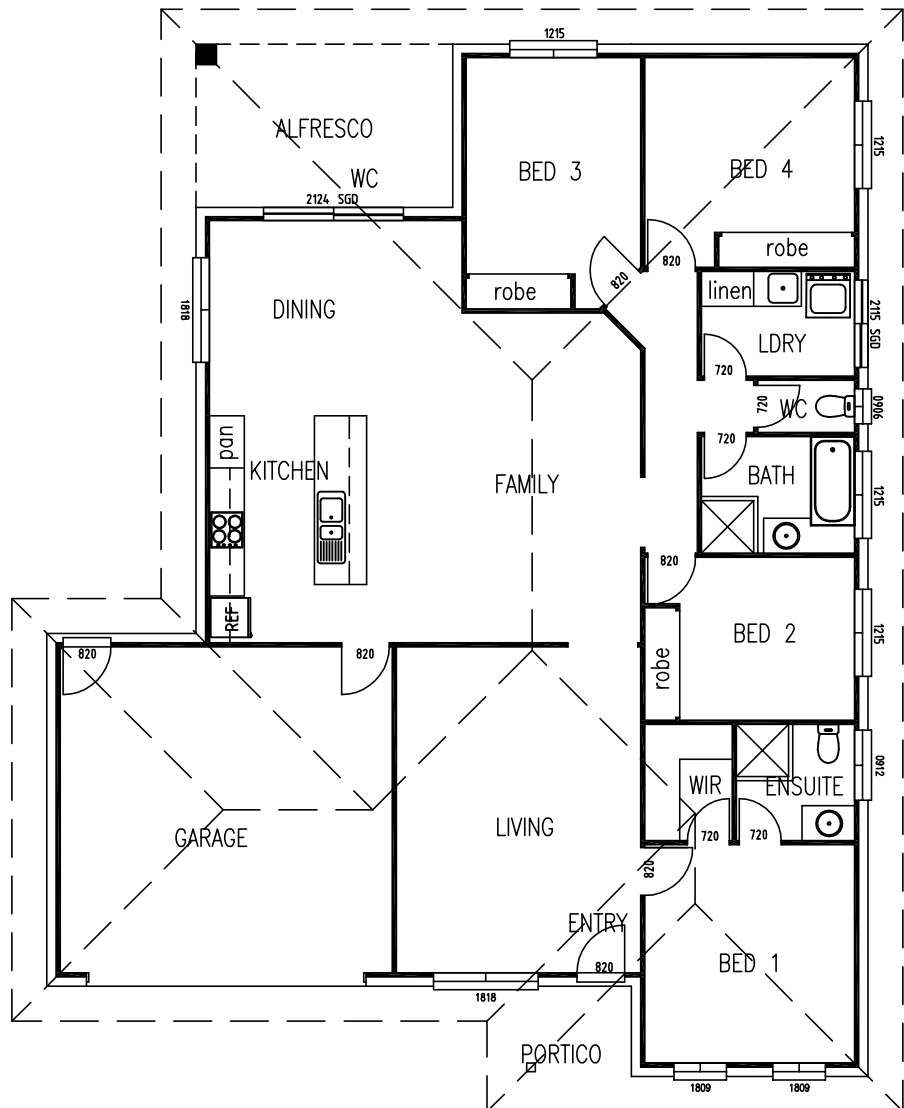

# ALEXIA 210

## AREAS:

DWELLING = 159.60 M2  
GARAGE = 35.39 M2  
ALFRESCO = 12.50 M2  
PORTICO = 2.91 M2  
TOTAL = 210.40 M2

COPYRIGHT - HOME BUILDERS ADVISORY SERVICE 2009

home builders **advisory service**

*The New Way To Build...*