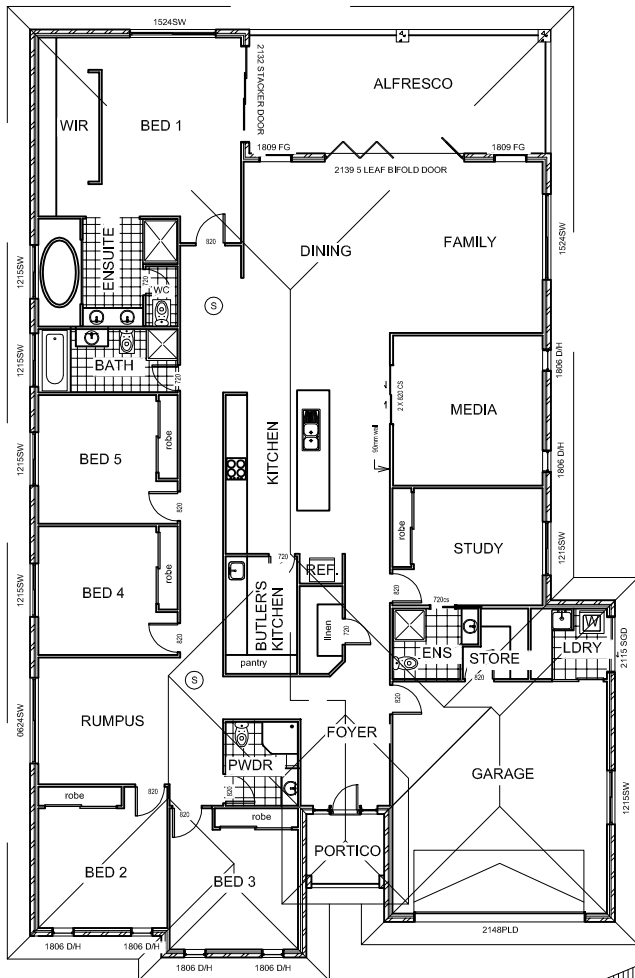

## FLOOR AREAS

LIVING	308.0m <sup>2</sup>
GARAGE	41.9m <sup>2</sup>
ALFRESCO	29.3m <sup>2</sup>
PORTICO	4.5m <sup>2</sup>
<b>TOTAL</b>	<b>383.7m<sup>2</sup></b>

COPYRIGHT - HOME BUILDERS ADVISORY SERVICE 2009