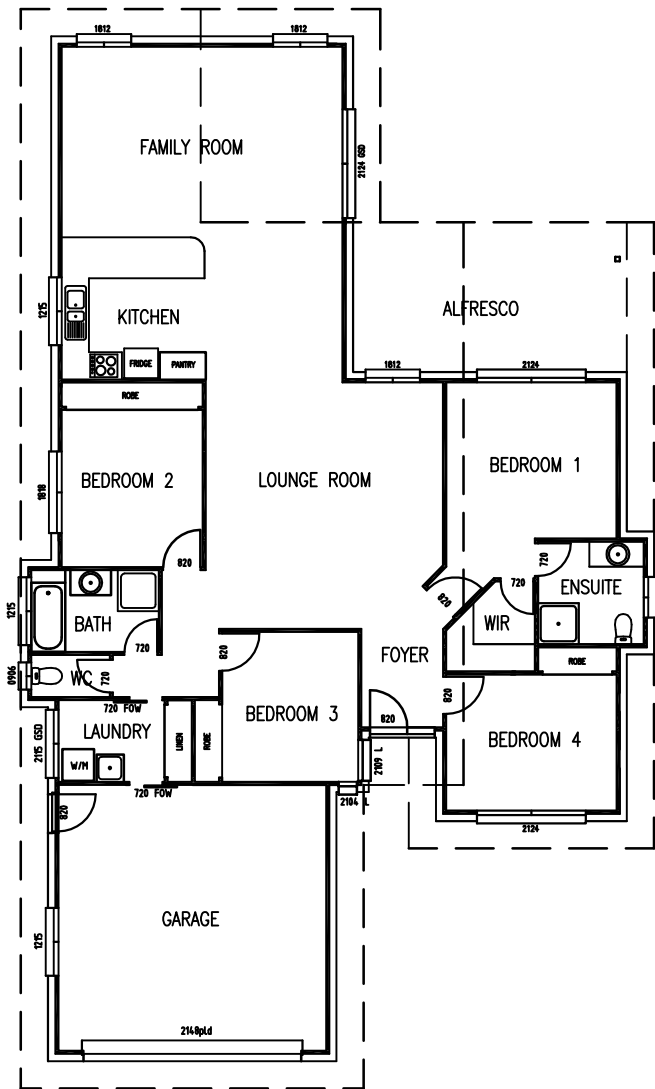

*HBAS - Your Dream, Your Choice, You're Home*

# BANKSIA 230

**AREAS:**

DWELLING = 171.11 M2

GARAGE = 38.32 M2

ALFRESCO = 19.83 M2

TOTAL = 229.26 M2

COPYRIGHT - HOME BUILDERS ADVISORY SERVICE 2009

**home builders advisory service**