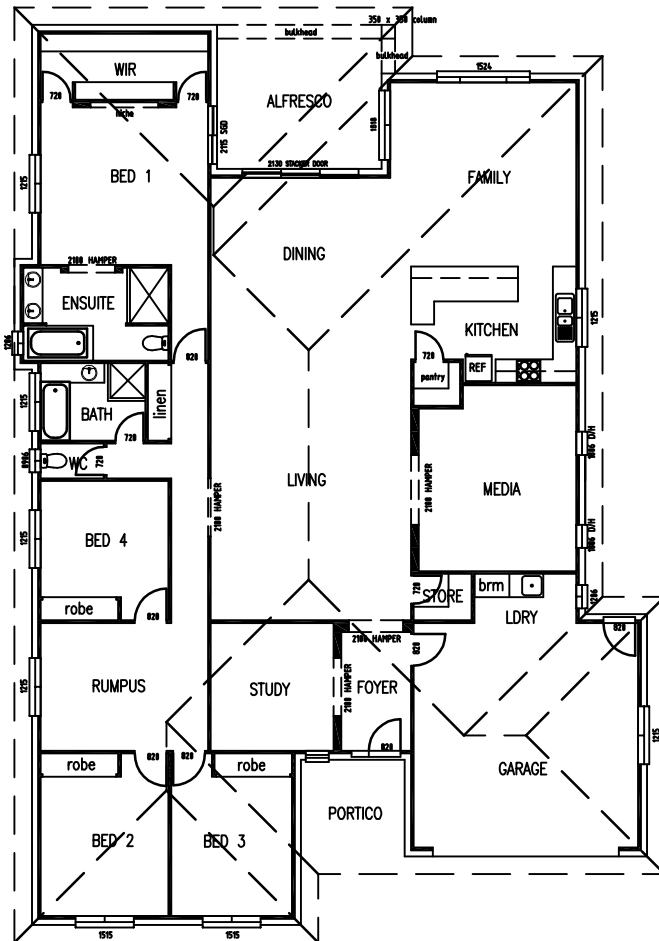

# BEECHWOOD 325

## AREAS:

DWELLING = 264.14 M2

GARAGE = 37.30 M2

ALFRESCO = 16.25 M2

PATIO = 6.70 M2

---

TOTAL = 324.39 M2

COPYRIGHT - HOME BUILDERS ADVISORY SERVICE 2009