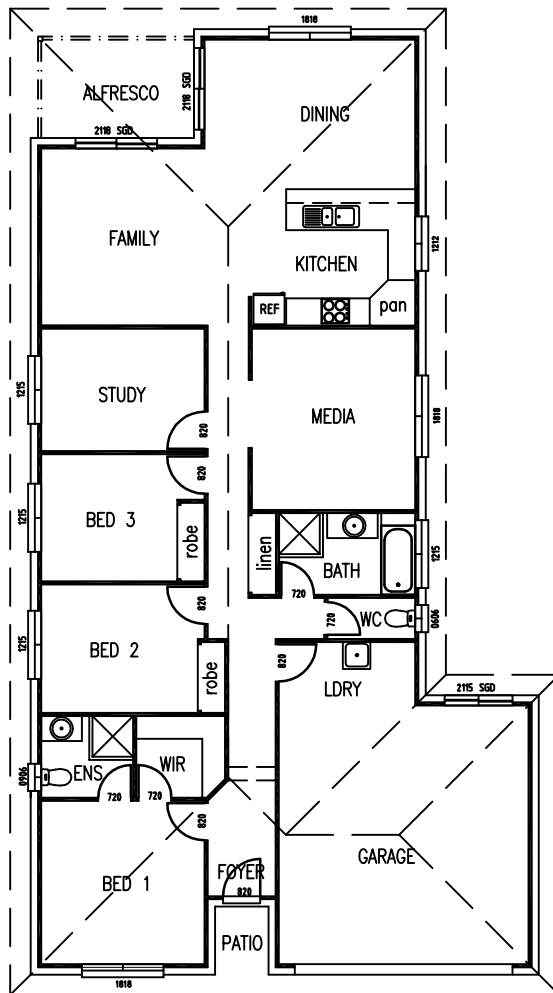

HBAS - Your Dream, Your Choice, You're Home

BLOSSOM 200

AREAS:

DWELLING = 150.88 M²

GARAGE = 35.47 M²

ALFRESCO = 8.64 M²

PORTICO = 1.77 M²

TOTAL = 196.76 M²