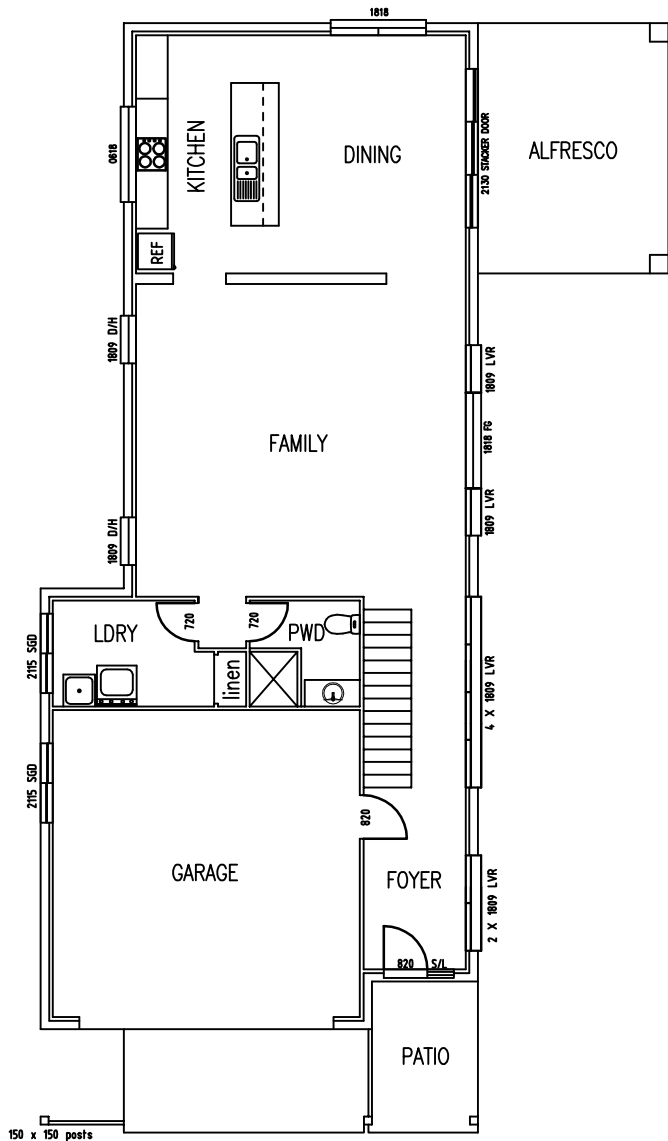

HBAS - Your Dream, Your Choice, You're Home

THE CEDARWOOD 315

AREAS:

GROUND FLOOR = 101.60 M2

UPPER FLOOR = 135.52 M2

GARAGE = 36.56 M2

BALCONY = 17.03 M2

ALFRESCO = 17.03 M2

PATIO = 5.70 M2

TOTAL = 313.44 M2

COPYRIGHT - HOME BUILDERS ADVISORY SERVICE 2009

home builders **advisory service**

The New Way To Build...