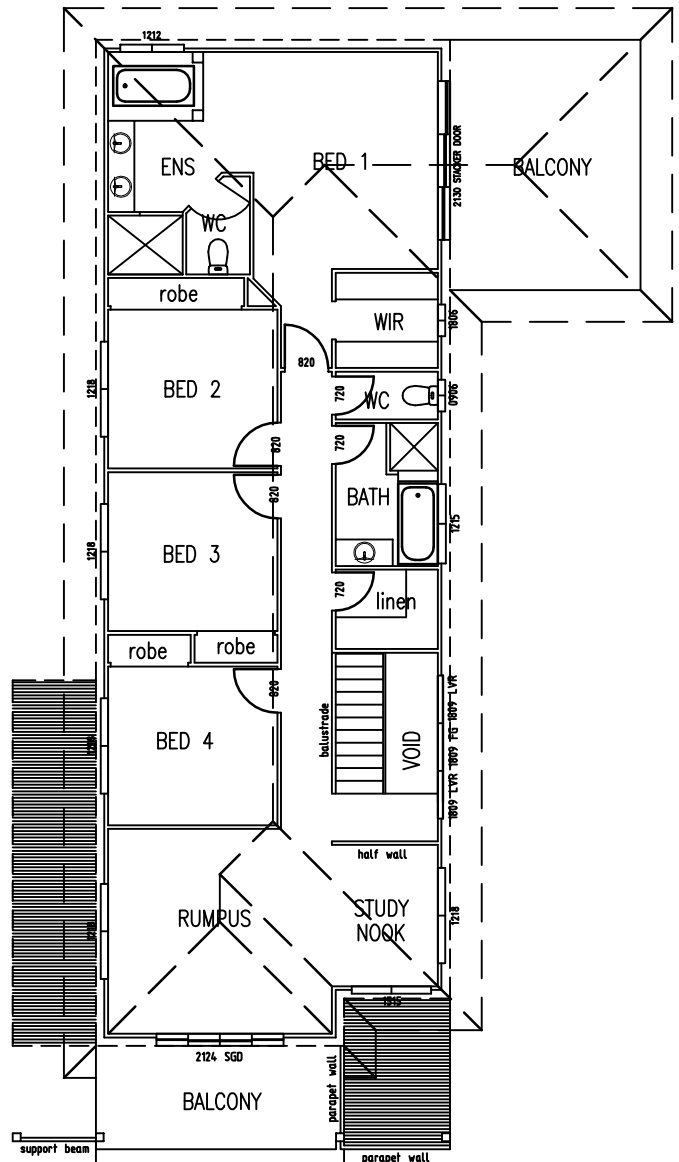

HBAS - Your Dream, Your Choice, You're Home

THE CEDARWOOD 315

AREAS:

GROUND FLOOR = 101.60 M2

UPPER FLOOR = 135.52 M2

GARAGE = 36.56 M2

BALCONY = 17.03 M2

ALFRESCO = 17.03 M2

PATIO = 5.70 M2

TOTAL = 313.44 M2

COPYRIGHT - HOME BUILDERS ADVISORY SERVICE 2009

home builders **advisory service**

The New Way To Build...