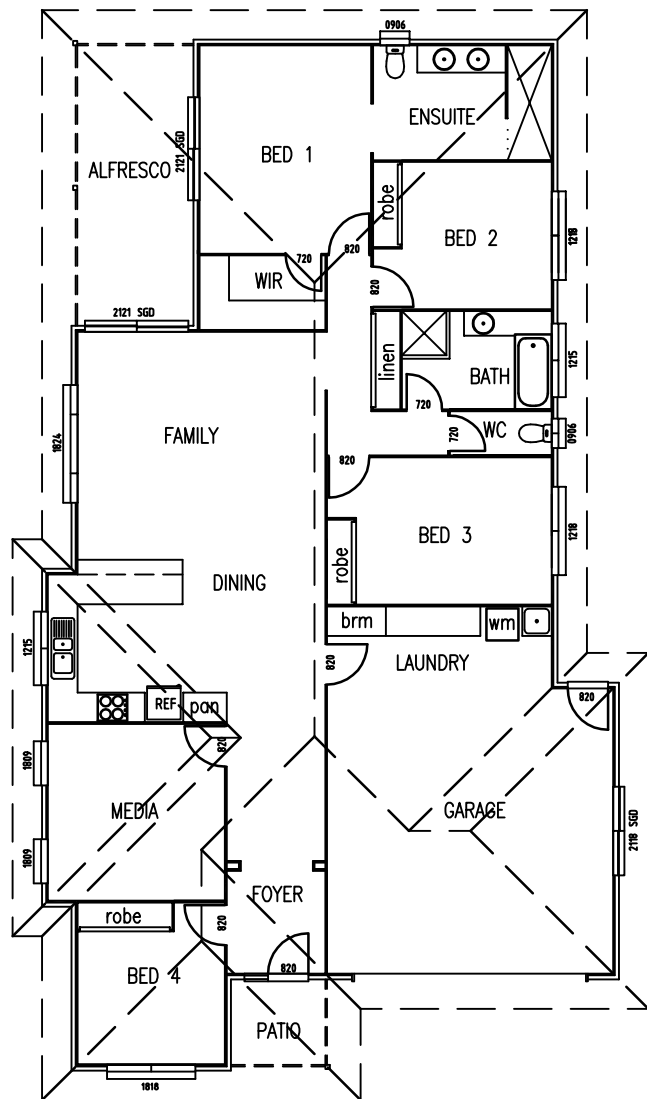

HBAS - Your Dream, Your Choice, You're Home

THE GHOSTGUM 208

AREAS:

DWELLING = 155.84 M2

GARAGE = 35.33 M2

PORTICO = 2.43 M2

ALFRESCO = 14.46 M2

TOTAL = 208.06 M2