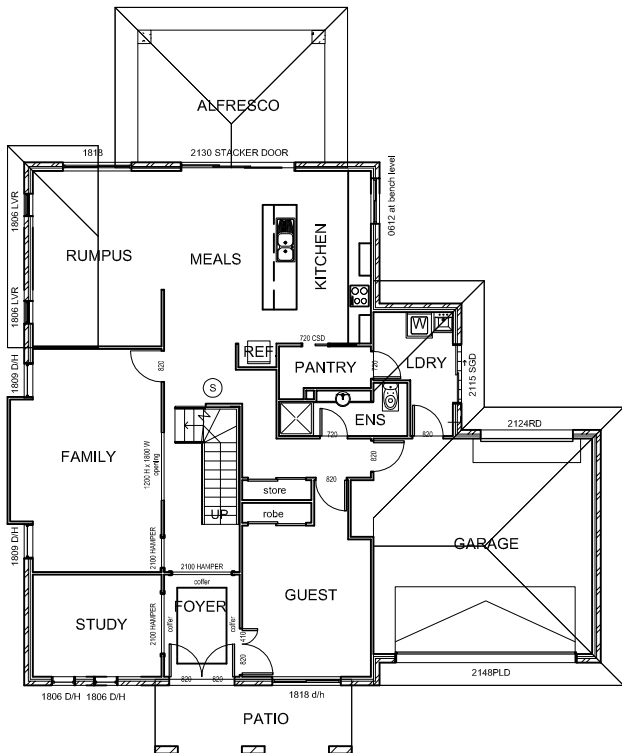

HBAS - Your Dream, Your Choice, You're Home

THE LILLY PILLY 330

FLOOR AREAS

GROUND LEVEL	175.0 m2
UPPER LEVEL	116.0 m2
ALFRESCO	17.0 m2
PATIO	11.0 m2
BALCONY	10.0 m2
TOTAL	329.0 m2

1ST FLOOR

GROUND FLOOR

COPYRIGHT - HOME BUILDERS ADVISORY SERVICE 2009