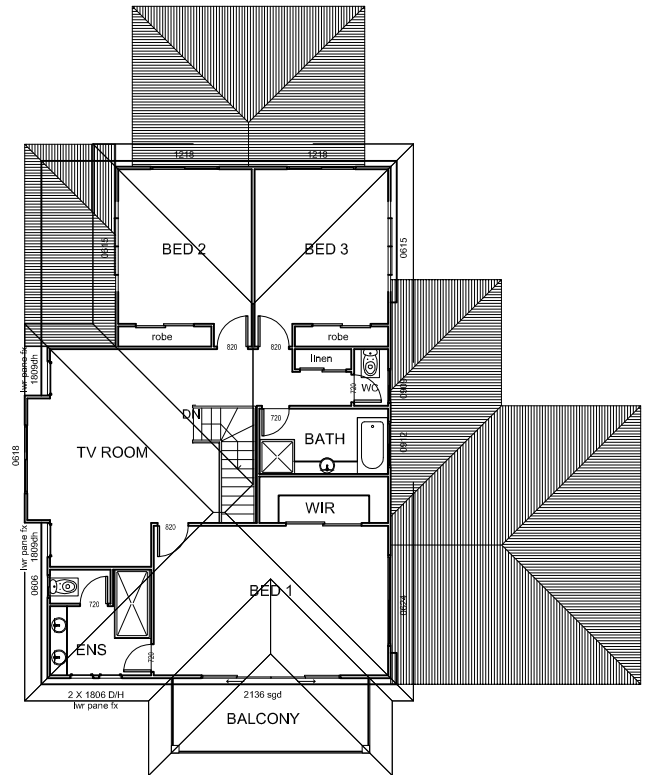

HBAS - Your Dream, Your Choice, You're Home

THE LILLY PILLY 330

FLOOR AREAS

GROUND LEVEL	175.0 m2
UPPER LEVEL	116.0 m2
ALFRESCO	17.0 m2
PATIO	11.0 m2
BALCONY	10.0 m2
TOTAL	329.0 m2

1ST FLOOR

GROUND FLOOR

COPYRIGHT - HOME BUILDERS ADVISORY SERVICE 2009