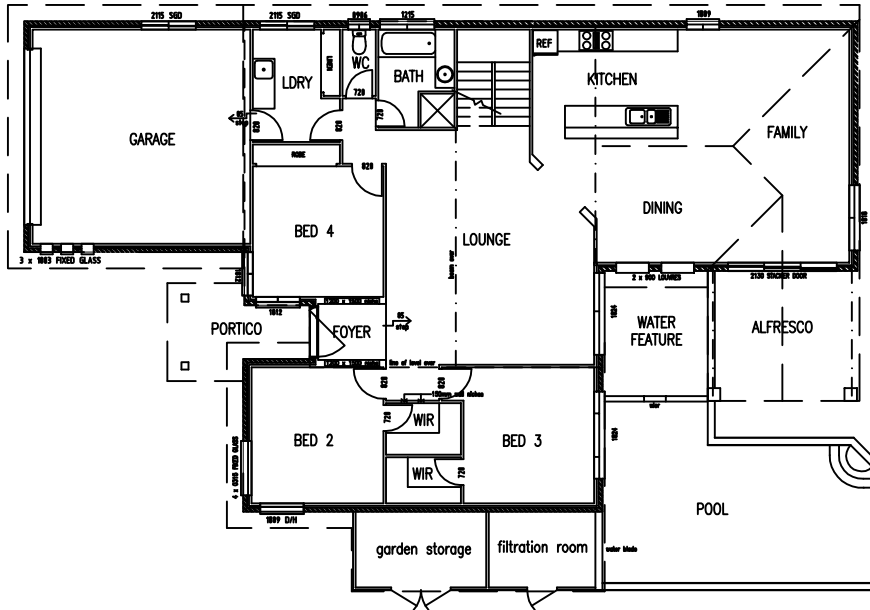

HBAS - Your Dream, Your Choice, You're Home

THE MAJESTIC

SCHEDULE OF AREAS

LOWER FLOOR	217.7 m ²
ALFRESCO	14.7 m ²
PORTICO	6.3 m ²
UPPER FLOOR	74.1 m ²
BALCONY	11.2 m ²
TOTAL	324.0 m²

COPYRIGHT - HOME BUILDERS ADVISORY SERVICE 2009