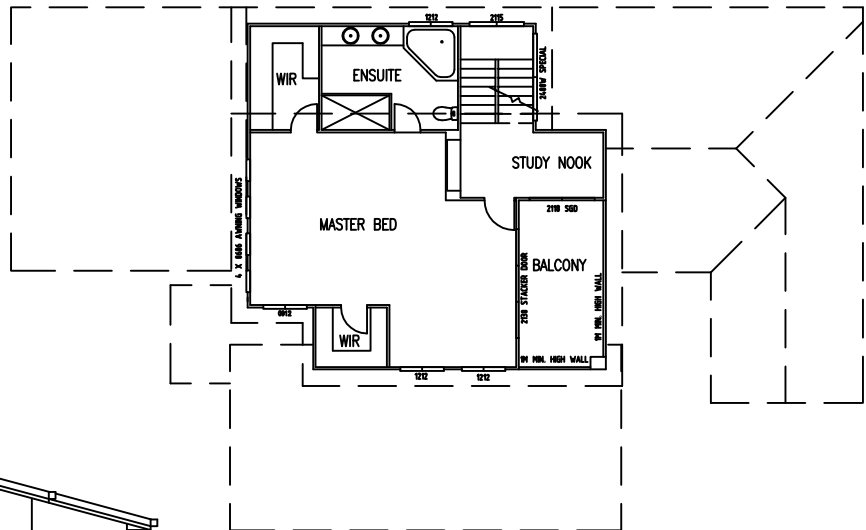

HBAS - Your Dream, Your Choice, You're Home

THE MAJESTIC

SCHEDULE OF AREAS

LOWER FLOOR	217.7 m ²
ALFRESCO	14.7 m ²
PORTICO	6.3 m ²
UPPER FLOOR	74.1 m ²
BALCONY	11.2 m ²
TOTAL	324.0 m²

COPYRIGHT - HOME BUILDERS ADVISORY SERVICE 2009