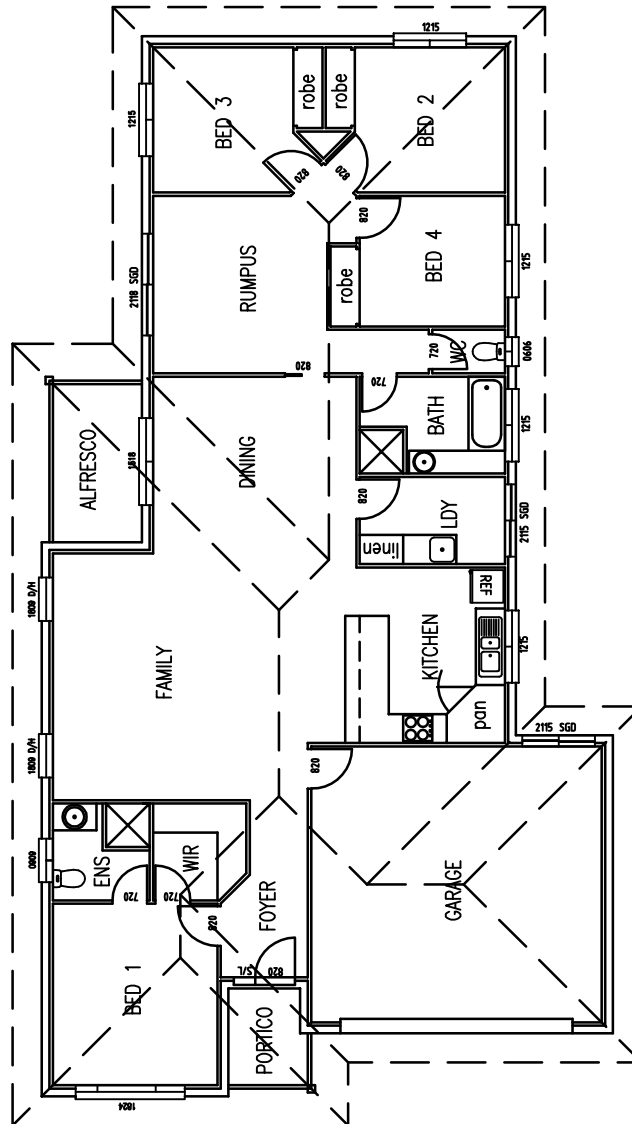

HBAS - Your Dream, Your Choice, You're Home

THE MALALUCA 205

AREAS:

DWELLING = 196.29 M2

ALFRESCO = 7.02 M2

PORTICO = 3.68 M2

TOTAL = 206.99 M2

COPYRIGHT - HOME BUILDERS ADVISORY SERVICE 2009