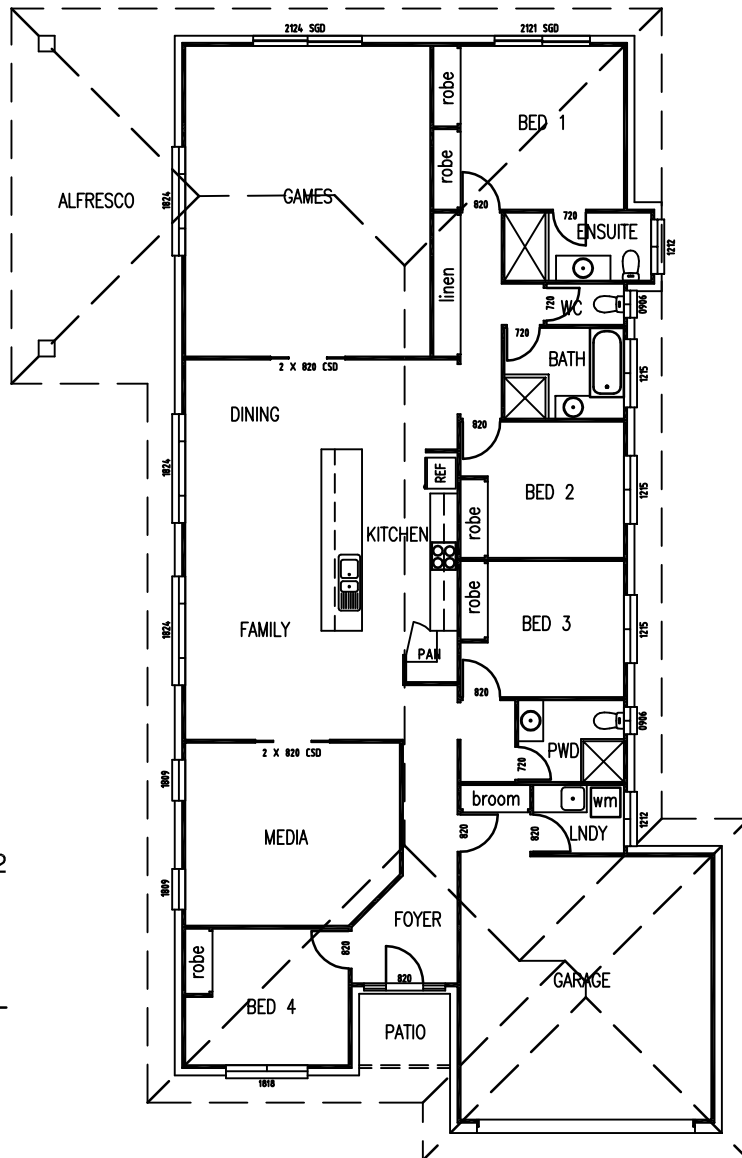

HBAS - Your Dream, Your Choice, You're Home

THE MAPLEWOOD 280

AREAS:

DWELLING = 210.96 M2

GARAGE = 36.18 M2

PORTICO = 3.62 M2

ALFRESCO = 29.77 M2

TOTAL = 280.53 M2