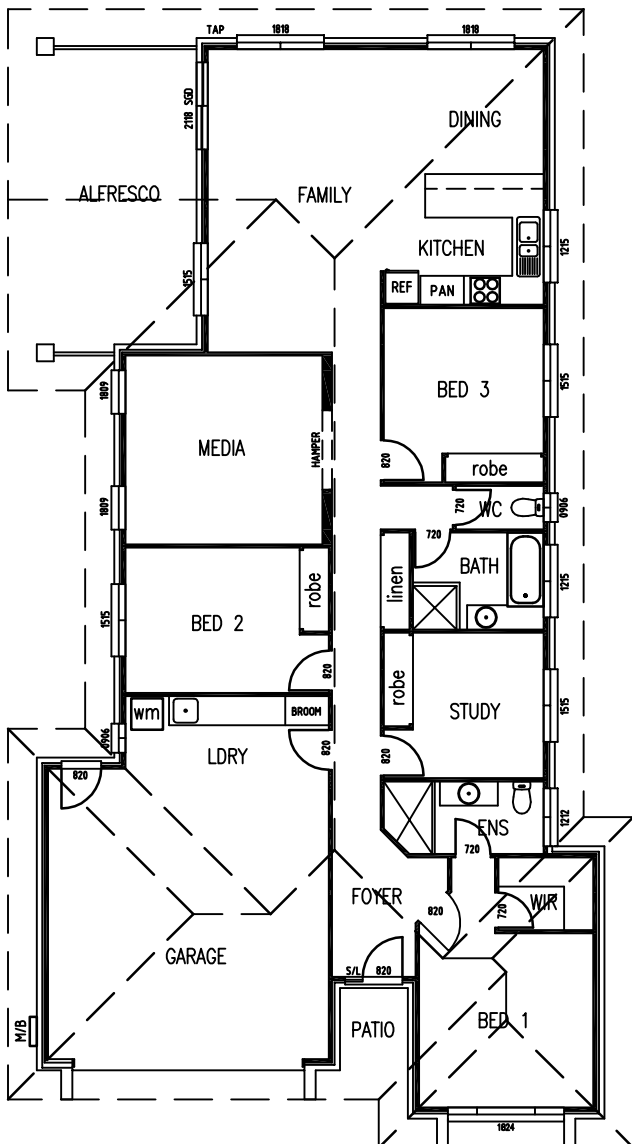

HBAS - Your Dream, Your Choice, You're Home

THE RHAMNELLA 225

AREAS:

DWELLING = 161.76 M2

GARAGE = 38.42 M2

ALFRESCO = 22.45 M2

PATIO = 2.39 M2

TOTAL = 225.02 M2