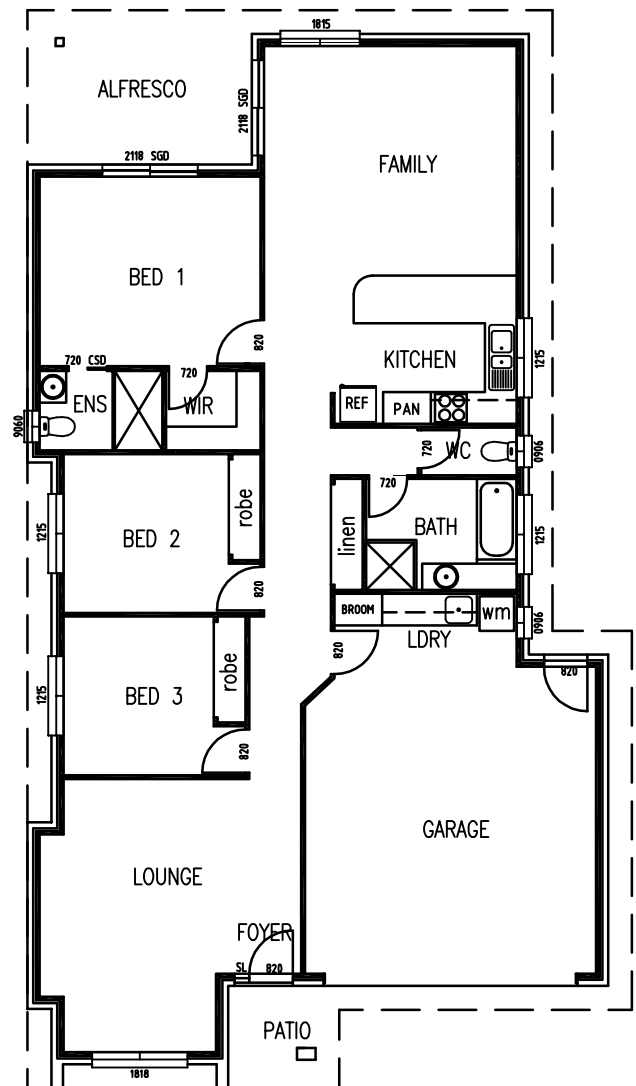

HBAS - Your Dream, Your Choice, You're Home

THE RIBBONWOOD 185

AREAS:

DWELLING = 135.85 M2

GARAGE = 35.47 M2

ALFRESCO = 10.47 M2

PORTICO = 2.29 M2

TOTAL = 184.08 M2