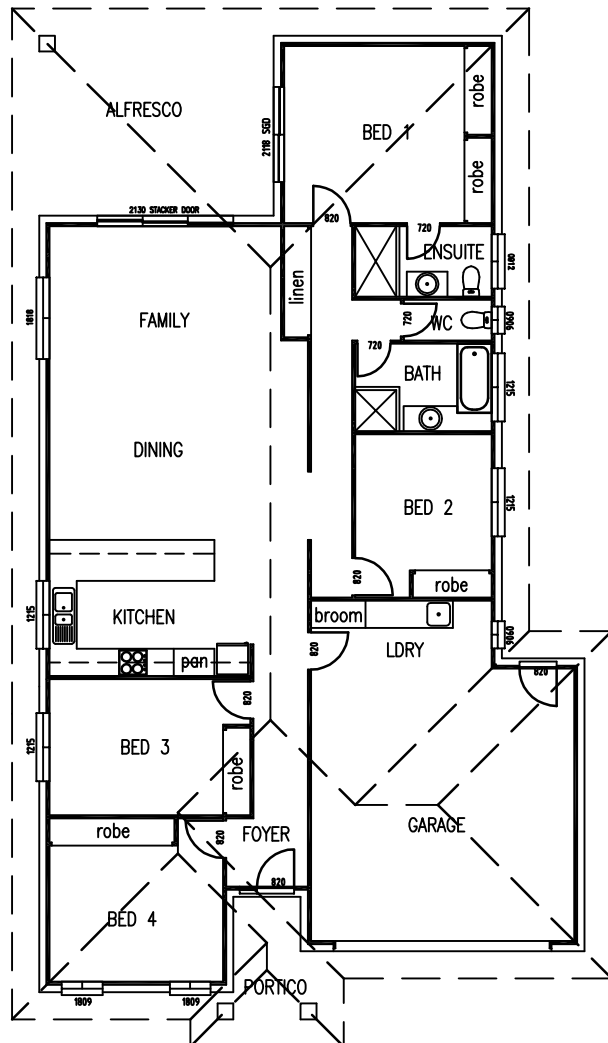

HBAS - Your Dream, Your Choice, You're Home

THE SANDLEWOOD 224

AREAS:

DWELLING = 199.20 M2

ALFRESCO = 20.52 M2

PORTICO = 4.73 M2

TOTAL = 224.45 M2

COPYRIGHT - HOME BUILDERS ADVISORY SERVICE 2009