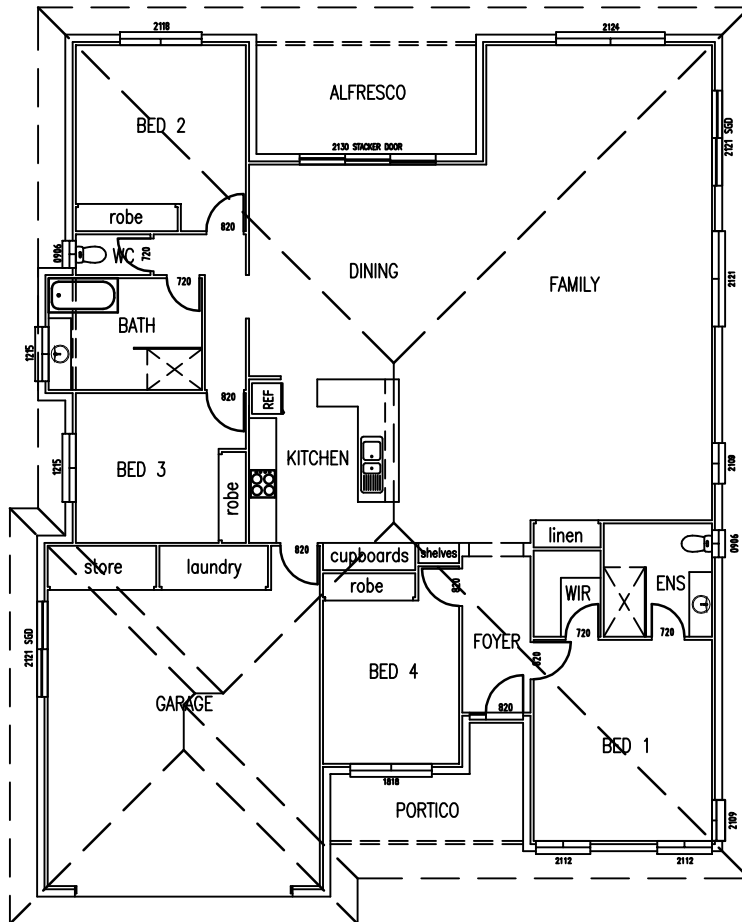

## THE WARATAH 275

### AREAS:

DWELLING = 208.11 M2

GARAGE = 43.77 M2

ALFRESCO = 14.73 M2

PORTICO = 8.55 M2

---

TOTAL = 275.16 M2

COPYRIGHT - HOME BUILDERS ADVISORY SERVICE 2009