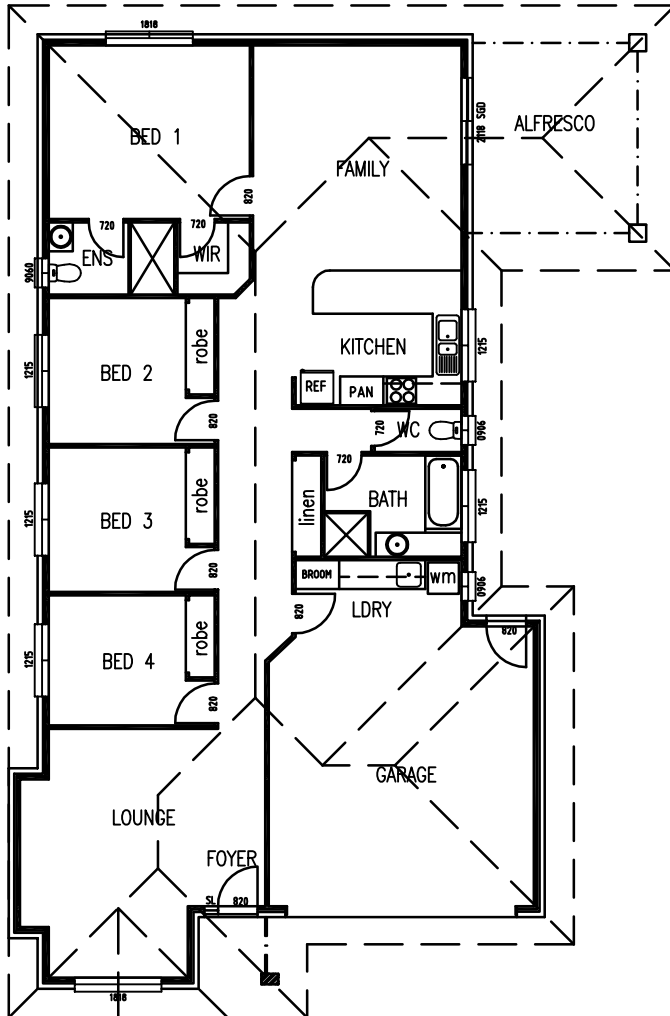

# THE WATTLE 200

## AREAS:

DWELLING = 162.52 M2

GARAGE = 34.61 M2

PORTICO = 2.45 M2

ALFRESCO = 15.40 M2

TOTAL = 199.58 M2

COPYRIGHT - HOME BUILDERS ADVISORY SERVICE 2009

**home builders advisory service**