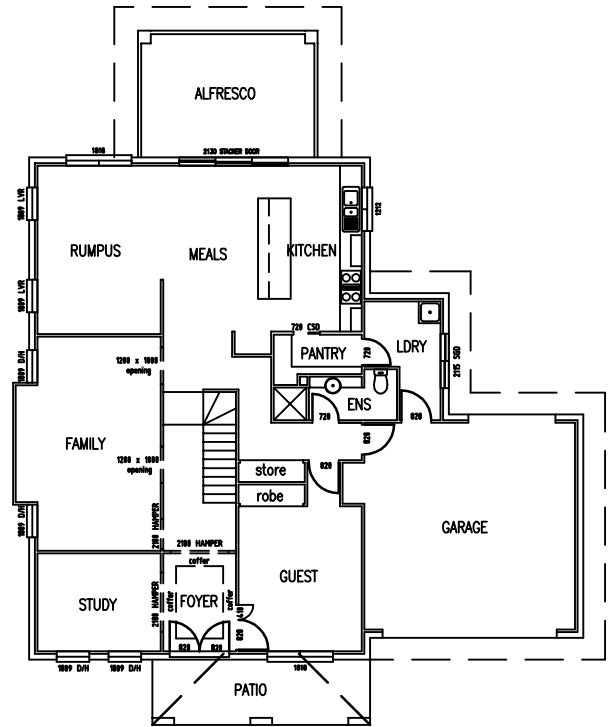

# THE WHITE OAK

1ST FLOOR

GROUND FLOOR

**FLOOR AREAS**

GROUND LEVEL	175.0 m2
UPPER LEVEL	116.0 m2
ALFRESCO	17.0 m2
PATIO	11.0 m2
BALCONY	10.0 m2
<b>TOTAL</b>	<b>329.0 m2</b>

COPYRIGHT - HOME BUILDERS ADVISORY SERVICE 2009