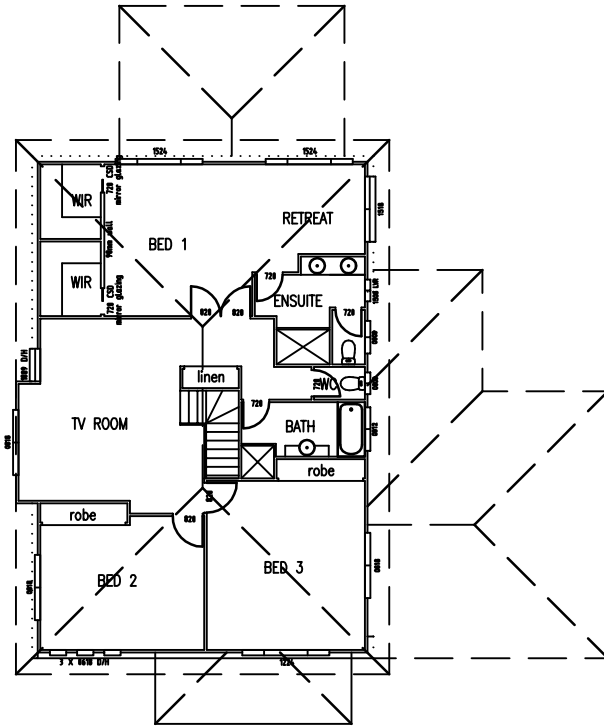

# THE WHITE OAK

1ST FLOOR

GROUND FLOOR

**FLOOR AREAS**

GROUND LEVEL	175.0 m2
UPPER LEVEL	116.0 m2
ALFRESCO	17.0 m2
PATIO	11.0 m2
BALCONY	10.0 m2
<b>TOTAL</b>	<b>329.0 m2</b>

COPYRIGHT - HOME BUILDERS ADVISORY SERVICE 2009